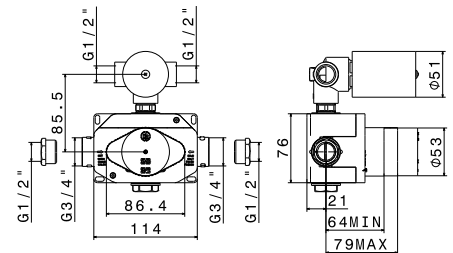

art. 69663EX

50.050 Acciaio INOX / Stainless steel

Parte incasso universale.
Universal concealed body.