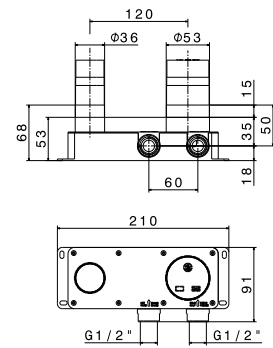

Parte incasso per art. 69630EX - 69631EX.
Concealed part for art. 69630EX - 69631EX.

00 Neutro / Neutral