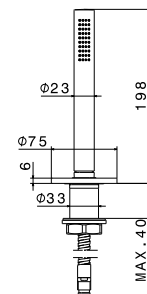

**art. 69686X**

**50.050** Acciaio INOX / Stainless steel

Set doccia completo per bordo vasca.  
*Complete hand shower set for deck mounted mixer.*

**art. 69693X**

**50.050** Acciaio INOX / Stainless steel