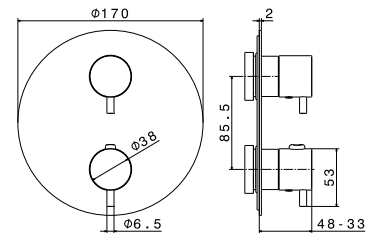

TERMOSTATICO AD INCASSO / CONCEALED THERMOSTATIC MIXER

Miscelatore **termostatico** ad incasso **ad una uscita, con comando per la regolazione della temperatura e comando per l'erogazione e portata dell'acqua**. Ingressi ed uscite da 3/4" con riduzioni da 1/2".

1-way out thermostatic concealed mixer, with one handle for temperature control and one handle for water supply and flow regulation. 3/4" connections with adapters to 1/2".

Parti esterne.
External parts.

art. 69663EX

50.050 Acciaio INOX / Stainless steel

Parte incasso universale.
Universal concealed body.

art. 27885

00 Neutro / Neutral

PREZZO TOTALE / TOTAL PRICE

50.050 Acciaio INOX / Stainless steel