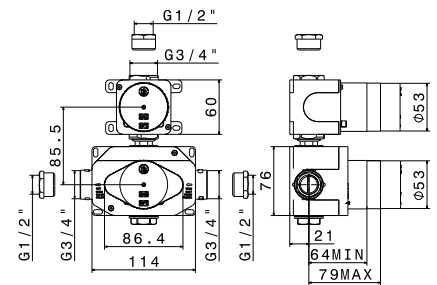

art. 69663EX

50.050 Acciaio INOX / Stainless steel

Parte incasso universale.
Universal concealed body.