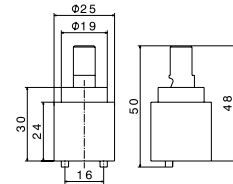

**art. 69686X**

**50.050** Acciaio INOX / Stainless steel

Set doccia completo per bordo vasca.  
*Complete hand shower set for deck mounted mixer.*

**art. 69693X**

**50.050** Acciaio INOX / Stainless steel