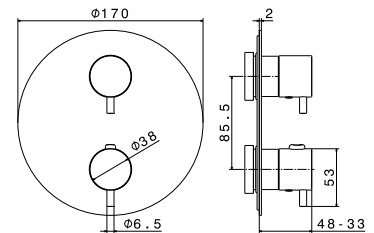

TERMOSTATICO AD INCASSO / CONCEALED THERMOSTATIC MIXER

Miscelatore **termostatico** ad incasso **a tre uscite, con comando per la regolazione della temperatura e comando deviatore a regolazione di portata con stop**. Ingressi da 3/4" con riduzioni da 1/2" e uscite da 1/2".

3 ways out thermostatic concealed mixer, with one handle for temperature control and one handle diverter with flow regulator with stop. 3/4" inlets with adapter to 1/2". 1/2" outlets.

Parti esterne.
External parts.

art. 69663EX

50.050 Acciaio INOX / Stainless steel

Parte incasso universale.
Universal concealed body.

art. 27887

00 Neutro / Neutral

PREZZO TOTALE / TOTAL PRICE

50.050 Acciaio INOX / Stainless steel