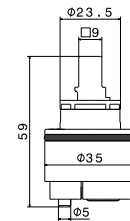

Cartuccia a dischi ceramici per art. 69610X - 69612X - 69613X - 69615X - 69625X - 69618EX.
Cartridge with ceramic disks for art. 69610X - 69612X - 69613X - 69615X - 69625X - 69618EX

art. 25946

00 Neutro / Neutral