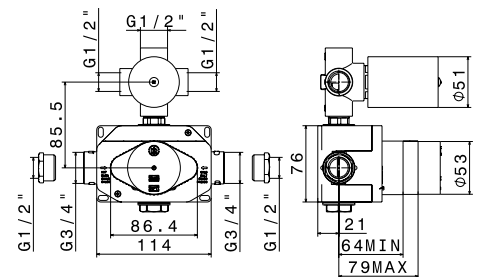

art. 69663EX

50.050 Acciaio INOX / Stainless steel

Parte incasso universale.
Universal concealed body.