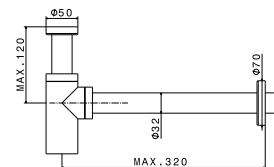

*Stainless steel single-jet hand shower, X-STEEL 316 range.*

**art. 29415**

**50.050** Acciaio INOX / Stainless steel

Sifone ispezionabile per lavabo, senza piletta.  
*Trap for basin, with checking plug without pop-up waste.*